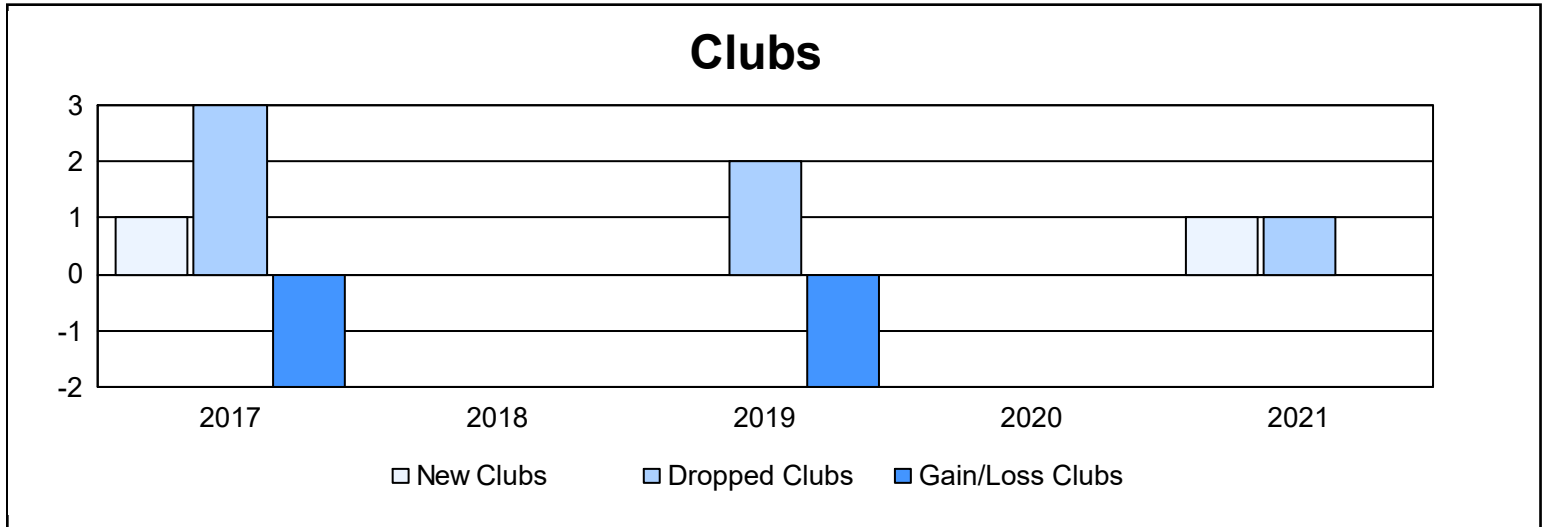

Year	New Clubs	Dropped Clubs	Gain/ Loss Clubs	New Members	Charter Members	Reinstate Members	Transfer Members	Total Member Added	Total Members Dropped	Gain/ Loss Members
2016-2017	1	3	-2	84	28	1	9	122	159	-37
2017-2018	0	0	0	47	8	3	33	91	155	-64
2018-2019	0	2	-2	103	7	6	29	145	147	-2
2019-2020	0	0	0	57	4	10	16	87	166	-79
2020-2021	1	1	0	37	23	3	4	67	81	-14
<b>Average</b>	<b>0</b>	<b>1</b>	<b>-1</b>	<b>66</b>	<b>14</b>	<b>5</b>	<b>18</b>	<b>102</b>	<b>142</b>	<b>-39</b>

### Membership Composition June 2021 Cumulative