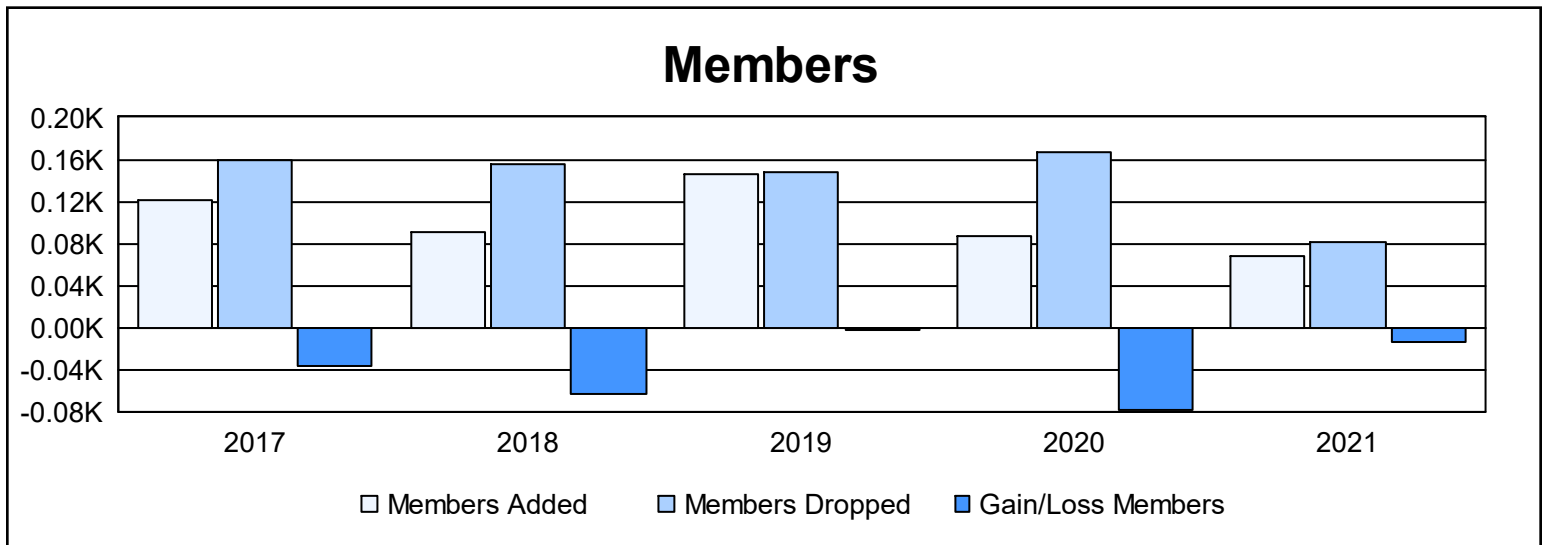

Year	New Clubs	Dropped Clubs	Gain/ Loss Clubs	New Members	Charter Members	Reinstate Members	Transfer Members	Total Member Added	Total Members Dropped	Gain/ Loss Members
2016-2017	1	3	-2	84	28	1	9	122	159	-37
2017-2018	0	0	0	47	8	3	33	91	155	-64
2018-2019	0	2	-2	103	7	6	29	145	147	-2
2019-2020	0	0	0	57	4	10	16	87	166	-79
2020-2021	1	1	0	37	23	3	4	67	81	-14
<b>Average</b>	<b>0</b>	<b>1</b>	<b>-1</b>	<b>66</b>	<b>14</b>	<b>5</b>	<b>18</b>	<b>102</b>	<b>142</b>	<b>-39</b>

### Membership Composition June 2021 Cumulative