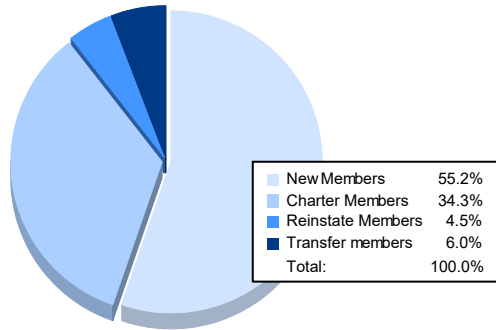

Year	New Clubs	Dropped Clubs	Gain/ Loss Clubs	New Members	Charter Members	Reinstate Members	Transfer Members	Total Member Added	Total Members Dropped	Gain/ Loss Members
2016-2017	1	3	-2	84	28	1	9	122	159	-37
2017-2018	0	0	0	47	8	3	33	91	155	-64
2018-2019	0	2	-2	103	7	6	29	145	147	-2
2019-2020	0	0	0	57	4	10	16	87	166	-79
2020-2021	1	1	0	37	23	3	4	67	81	-14
<b>Average</b>	<b>0</b>	<b>1</b>	<b>-1</b>	<b>66</b>	<b>14</b>	<b>5</b>	<b>18</b>	<b>102</b>	<b>142</b>	<b>-39</b>

### Membership Composition June 2021 Cumulative